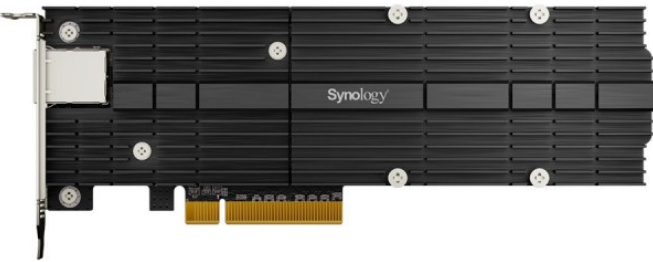

Synology M.2 SSD & 10GbE combo adapter card  
for performance acceleration ( E10M20-T1 )

---

Šifra:  
Kategorija proizvoda: Oprema za servere  
Proizvođač: Synology

Cena: **48.017,00** rsd.

Accessory Name New:  
[EnglishM.2 SSD & 10GbE combo adapter card for performance accelerationEnglish]  
Warranty Products Returnable:  
Yes  
Warranty Term (month):  
60 month(s)  
Warranty validation Criteria:  
Serial Number  
Pack Weight Brutto (kg):  
0.3 kg  
Pack Weight Netto (kg):  
0.3 kg  
Pieces in pack:  
1  
Box Weight Brutto (kg):  
0.3 kg  
Retail Packaging Net Weight Carton:  
0.1 kg  
Retail Packaging Net Weight Plastic:  
0.2 kg  
Packs in Box:  
1

Package Type:  
Box