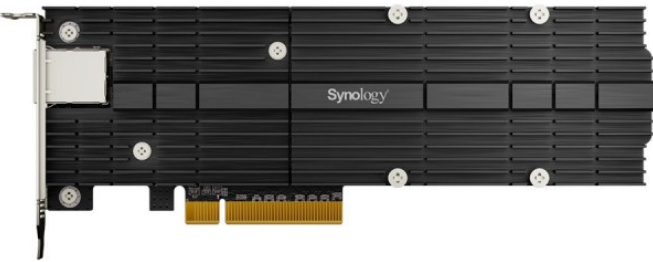

Synology M.2 SSD & 10GbE combo adapter card
for performance acceleration (E10M20-T1)

Šifra:
Kategorija proizvoda: Oprema za servere
Proizvođač: Synology

Cena: **49.032,00** rsd.

Accessory Name New:
[EnglishM.2 SSD & 10GbE combo adapter card for performance accelerationEnglish]
Warranty Products Returnable:
Yes
Warranty Term (month):
60 month(s)
Warranty validation Criteria:
Serial Number
Pack Weight Brutto (kg):
0.3 kg
Pack Weight Netto (kg):
0.3 kg
Pieces in pack:
1
Box Weight Brutto (kg):
0.3 kg
Retail Packaging Net Weight Carton:
0.1 kg
Retail Packaging Net Weight Plastic:
0.2 kg
Packs in Box:
1

Package Type:
Box