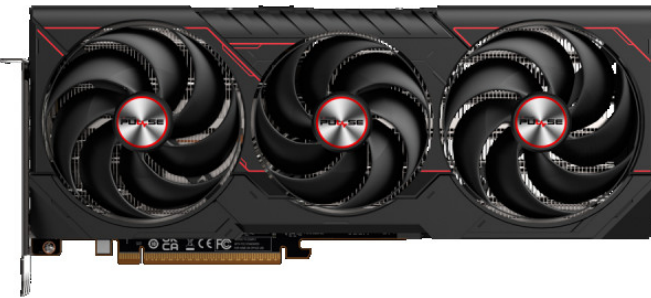

SAPPHIRE PULSE AMD RADEON RX 9070 XT  
GAMING 16GB DUAL HDMI DUAL DP ( 11348-03-  
20G )

---

Šifra:  
Kategorija proizvoda: Grafičke karte  
Proizvođač: Sapphire

Cena: **91.121,00** rsd.

Requires Expansion Slot Standard:  
PCI Express 5.0 x16  
Video Chipset:  
AMD Radeon RX 9070XT  
GPU Core Name:  
Navi 48 XL  
GPU Core Speed Boost:  
2970 MHz  
GPU Quantity:  
1  
Stream Processors Quantity:  
1 x 4096  
Compute Units Quantity:  
64  
Texture Mapping Unit Quantity:  
1 x 256  
Render Output Units Quantity (ROP):  
1 x 128  
Ray-tracing Cores Quantity:  
1 x 64  
Max. Monitors Supports:

4  
2D3D karakteristike:  
AMD Radeon Chill  
AMD FreeSync  
AMD Radeon Enhanced Sync  
AMD Radeon Image Sharpening  
AMD Radeon Boost  
AMD FidelityFX  
AMD Radeon Anti-Lag  
AMD Smart Access Memory  
AMD Software: Adrenalin Edition  
AMD Noise Suppression  
AMD Privacy View  
AMD Link  
AMD Infinity Cache  
AMD Radiance Display Engine  
AMD FidelityFX Super Resolution  
AMD Smart Access Video  
AMD RDNA 4 Architecture  
API Supports:  
DirectX 12.0  
OpenGL 4.6  
Fill Rate (textures):  
760.3 GTs  
Fill Rate (pixels):  
380.2 GPs  
Video Memory Type:  
Video Controller Memory  
Memory Type:  
GDDR6 SDRAM  
Installed Video Memory Storage Capacity:  
1 x 16 GB  
Video Memory Speed:  
20 Gbps  
Memory Bus Bandwidth:  
1 x 256 bit  
Memory Bandwidth:  
1 x 640 GBs  
HDMI Interface Quantity:  
2  
HDMI Interface Connector Type:  
HDMI (Type A)  
DisplayPort Interface Quantity:  
2  
External Power:  
2 x 8 pin  
PSU Output Power Required:  
750 W  
Cooling System Type:  
VGA Cooler  
Card Slot Width:  
3 slot  
Included Accessories:  
Quick Start Guide  
Power Consumption Operational:  
304 W