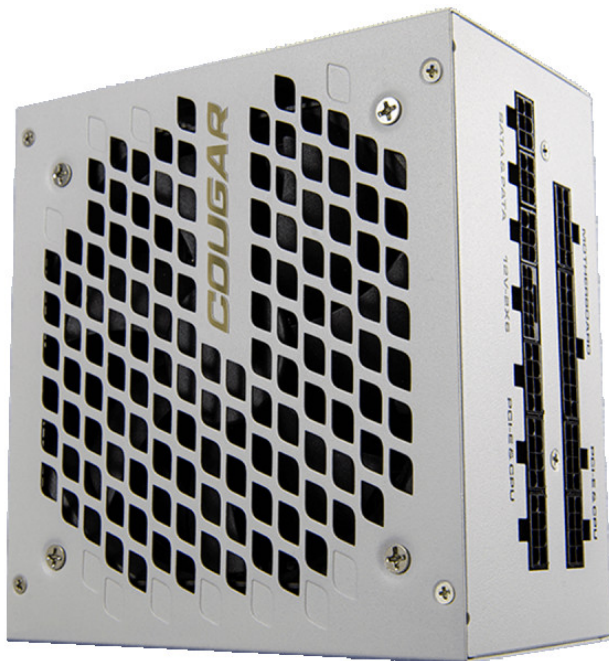

Firma: Desk
Adresa: Čika Ljubina 20
Telefon: +381113287160
Fax: +381113292140
PIB: 101520010
E-mail: plato@desk.rs

COUGAR GEXX2 1000 PSU,80 plus Gold, 1000W,
Fully Modular, PCI-E 5.0 support, Color - WHITE (GEX X2 1000 SNOW)

Šifra:
Kategorija proizvoda: Napajanja
Proizvođač: Cougar

Cena: **24.096,00** rsd.

Tip napajanja:
Power Supply
Power Device Location:
Plug-in-module
OblikFormat:
ATX
Input Voltage:
AC 100-240 V
Input Frequency:
5060 Hz
Rated Input Current:
13 A
Input Power Connectors Quantity:
1
Input Power Connectors Type:
IEC-320 C14
Maximum Output Power:
1000 W
Circuit Protection:
Over Voltage
Undervoltage

Over Temperature

Over Current

Short Circuit Protection

Over Power

Modular Power Supply:

Da

Power Adapter and Power Supply Features:

Low noise

Spoljašnja boja:

Bela

Uključeni kablovi:

Modular Cables