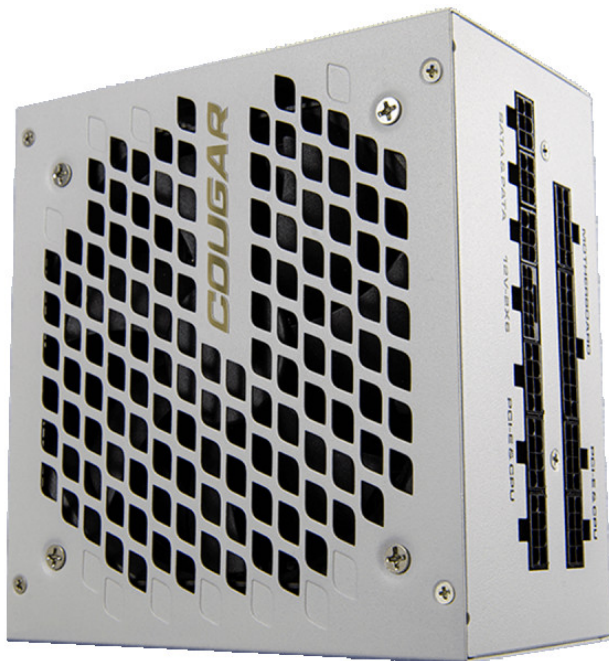

Firma: Desk  
Adresa: Čika Ljubina 20  
Telefon: +381113287160  
Fax: +381113292140  
PIB: 101520010  
E-mail: plato@desk.rs

COUGAR GEXX2 1000 PSU,80 plus Gold, 1000W,  
Fully Modular, PCI-E 5.0 support, Color - WHITE ( GEX X2 1000 SNOW )

Šifra:  
Kategorija proizvoda: Napajanja  
Proizvođač: Cougar

Cena: **21.730,00** rsd.

Tip napajanja:  
Power Supply  
Power Device Location:  
Plug-in-module  
OblikFormat:  
ATX  
Input Voltage:  
AC 100-240 V  
Input Frequency:  
5060 Hz  
Rated Input Current:  
13 A  
Input Power Connectors Quantity:  
1  
Input Power Connectors Type:  
IEC-320 C14  
Maximum Output Power:  
1000 W  
Circuit Protection:  
Over Voltage  
Undervoltage

Over Temperature

Over Current

Short Circuit Protection

Over Power

Modular Power Supply:

Da

Power Adapter and Power Supply Features:

Low noise

Spoljašnja boja:

Bela

Uključeni kablovi:

Modular Cables