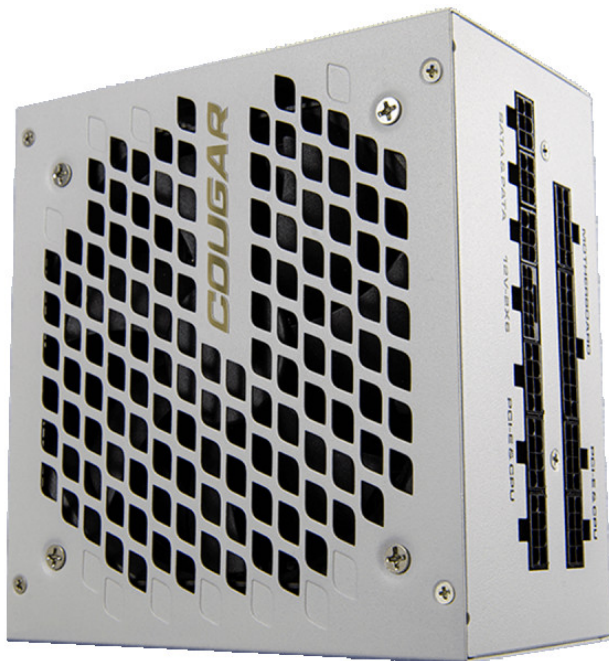

Firma: Desk
Adresa: Čika Ljubina 20
Telefon: +381113287160
Fax: +381113292140
PIB: 101520010
E-mail: plato@desk.rs

COUGAR GEXX2 1000 PSU,80 plus Gold, 1000W,
Fully Modular, PCI-E 5.0 support, Color - WHITE (GEX X2 1000 SNOW)

Šifra:
Kategorija proizvoda: Napajanja
Proizvođač: Cougar

Cena: **21.730,00** rsd.

Tip napajanja:
Power Supply
Power Device Location:
Plug-in-module
OblikFormat:
ATX
Input Voltage:
AC 100-240 V
Input Frequency:
5060 Hz
Rated Input Current:
13 A
Input Power Connectors Quantity:
1
Input Power Connectors Type:
IEC-320 C14
Maximum Output Power:
1000 W
Circuit Protection:
Over Voltage
Undervoltage

Over Temperature

Over Current

Short Circuit Protection

Over Power

Modular Power Supply:

Da

Power Adapter and Power Supply Features:

Low noise

Spoljašnja boja:

Bela

Uključeni kablovi:

Modular Cables